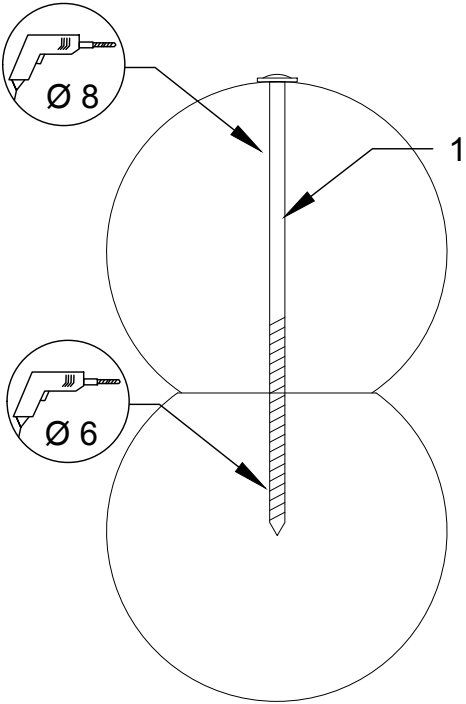

Parts list		
POS	PART. NO	NAME/DIMENSION
1	LE 16300	8x240mm

This drawing is the property of NORNA PLAYGROUNDS and pursuant to current legislation may not be copied, transferred to or used by any third party. Should this drawing be used, a fee of 10% of the assumed contract price will be charged.